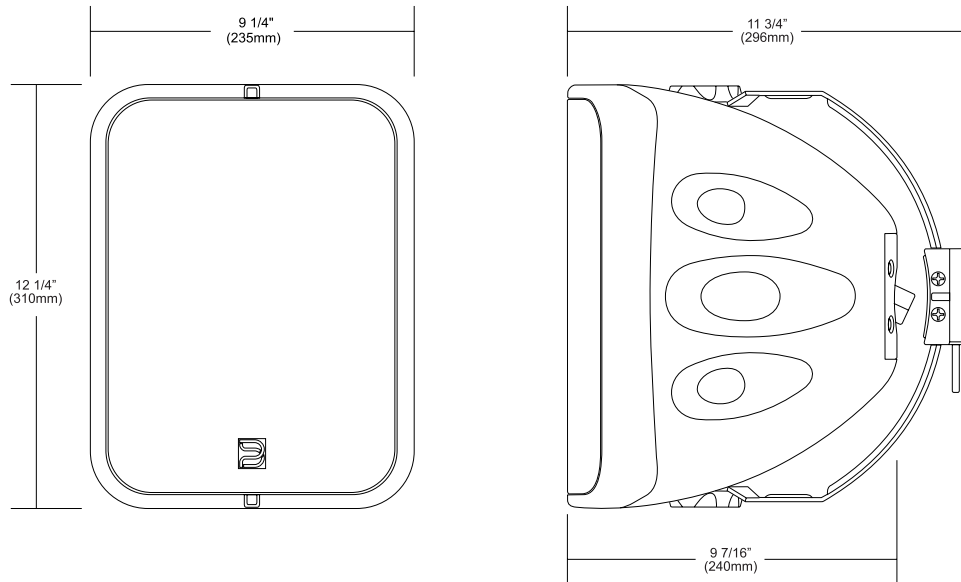

SPECIFICATIONS

CONNECTIVITY

AUDIO		Network	
Supported File Formats	MP3, AAC, WMA, OGG, WMA-L, ALAC, OPUS	USB	Gigabit Ethernet RJ45
Hi-Res formats	FLAC, MQA, WAV, AIFF		
Native Sampling Rates	32 - 192kHz	Power	1 x Type-A port for connection to USB memory sticks (Fat32 or NTFS formatted) and supported peripherals 1 x Type-B (mini) for product servicing
Bit Depths	16 - 24		PoE+ IEEE 802.3at Type 2 (30W) PoE++ IEEE 802.3bt Type 3 (60W)
PERFORMANCE		USER INTERFACE	
Frequency Response	45Hz-23kHz	Mobile Operating System	BluOS - Free Android and iOS App Available Online at Google Play and Apple App Store
Distortion	THD+N - 0.095% (20hz-20khz at Rated Power)	GENERAL	
Power Output	20 Watts @ 30 Watts PoE 40 Watts @ 60 Watts PoE	Processor	ARM® CORTEX™ A9, 1 GHz
Speakers	1 x 6.5" (165mm), Woofer 1 x 1" (25mm), Tweeter	Unit Weight	4.56kg / 10.05 lbs
Supported Operating Systems	Plays music from network shares on the following desktop operating systems: Microsoft Windows XP, 2000, Vista 7-10, Apple Macintosh 7-10	Gross Dimensions	9 1/4" x 12 1/4" x 11.3/4 inches / 235 x 310 x 296mm
Free Internet Radio	TuneIn Radio, iHeartRadio, Calm Radio, Radio Paradise, LiveXLive	Power Consumption (Idle)	3.3 Watts
Supported Cloud Services	Spotify, Amazon Music, TIDAL, Deezer, Qobuz, HighResAudio, Murfie, Napster, KKBox, Bugs, Taihe, Custom Channels, Music ZONE, SoundMachine	Storage Environment	-10° C to 50° C, 20% to 80% relative humidity
Integration Partners	Control4, RTI, Crestron, URC, push, iPort, ELAN, Lutron, roon	Operating Environment Indoor/Outdoor	0° to 40° C IP56* rating
Album Art	JPG	Finish	Available in white or black matte

*With Port Plug Installed